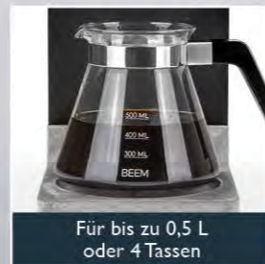

Inkl. doppelten Edelstahl-Permanentfilter

Für bis zu 0,5 L oder 4 Tassen